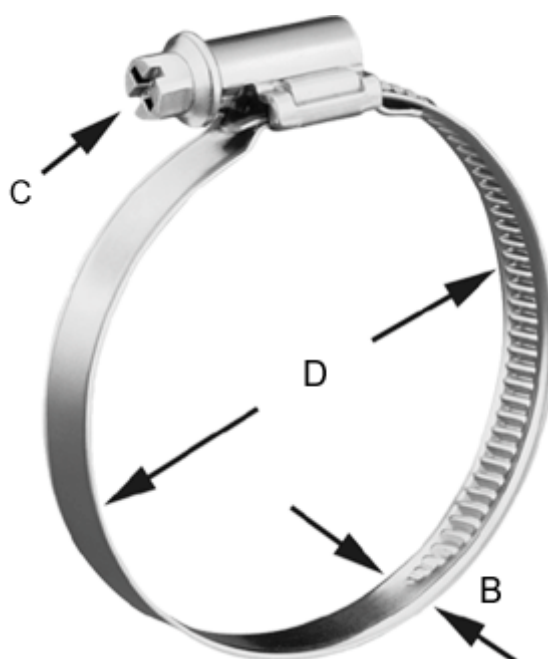

Article number: 021367705070

Description: Worm Drive Hose Clip
TORRO 60-80/12 C7 W5

Measures

C (screw type) = C7 - 7mm

Diameter D = 60-80

Width B = 12.0